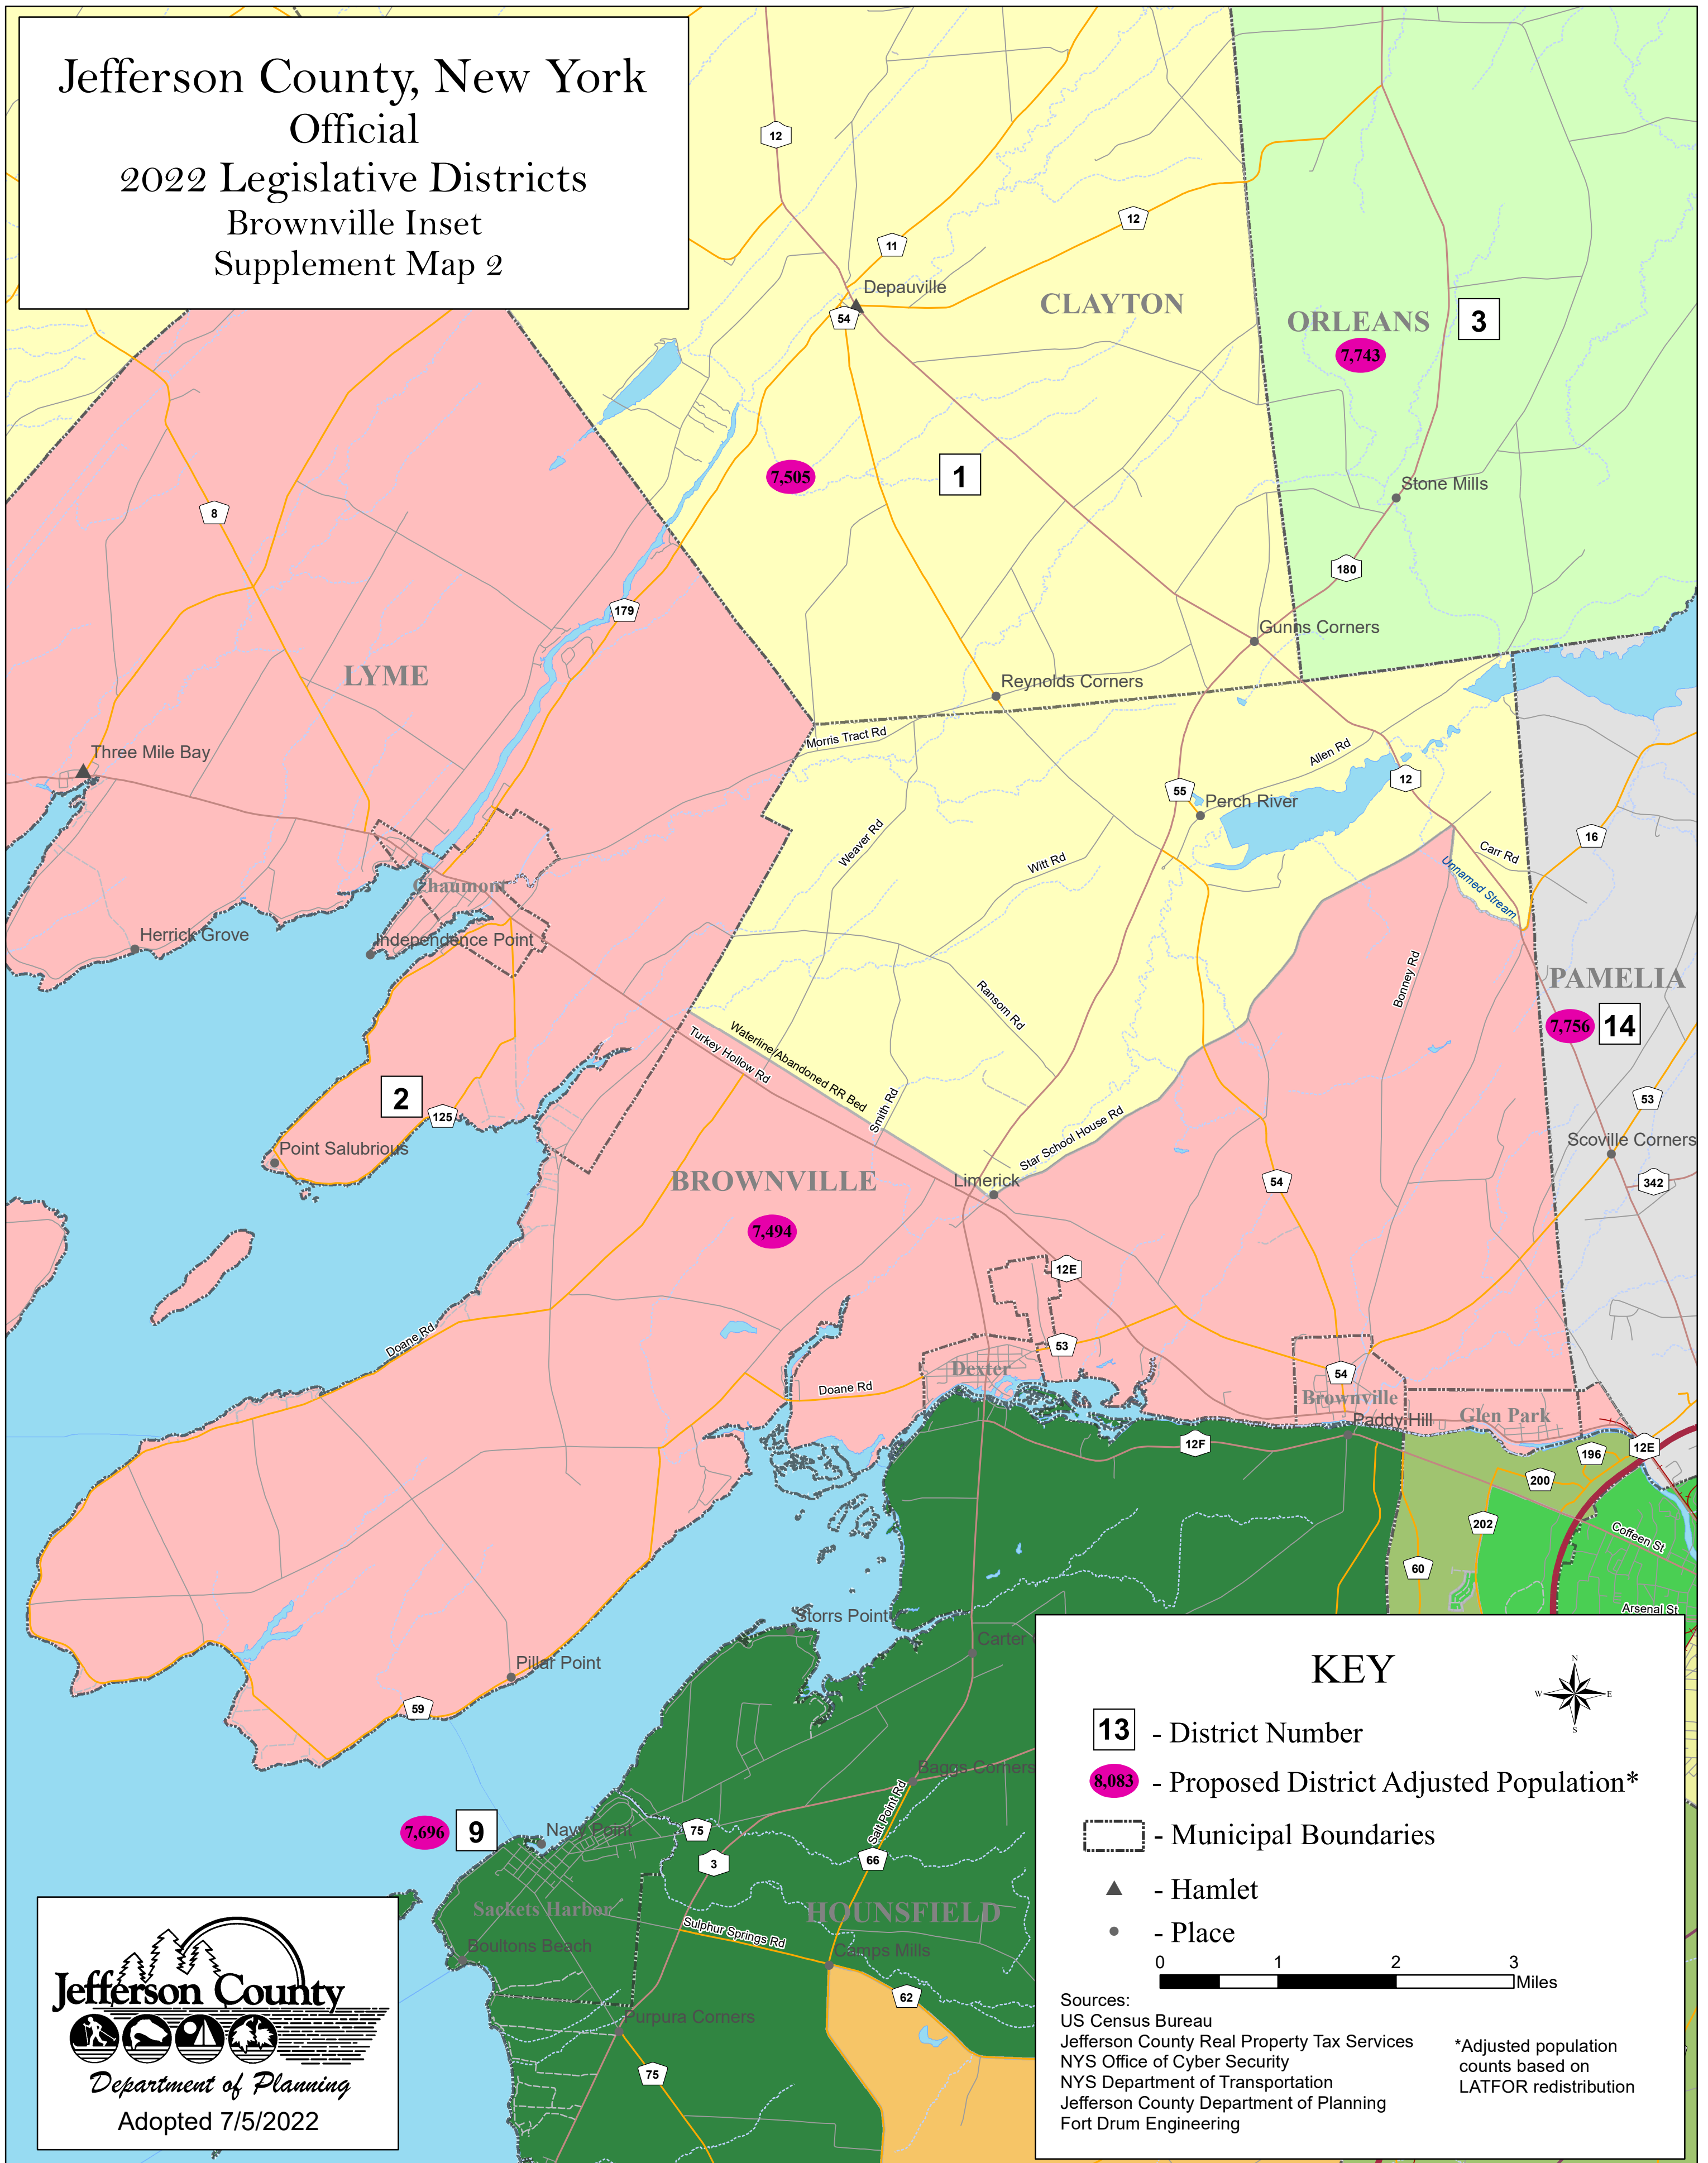

Jefferson County, New York  
 Official  
 2022 Legislative Districts  
 Brownville Inset  
 Supplement Map 2

**KEY**

- 13 - District Number
- 8,083 - Proposed District Adjusted Population\*
- Municipal Boundaries
- ▲ - Hamlet
- - Place

0 1 2 3 Miles

Sources:  
 US Census Bureau  
 Jefferson County Real Property Tax Services  
 NYS Office of Cyber Security  
 NYS Department of Transportation  
 Jefferson County Department of Planning  
 Fort Drum Engineering

\*Adjusted population counts based on LATFOR redistribution